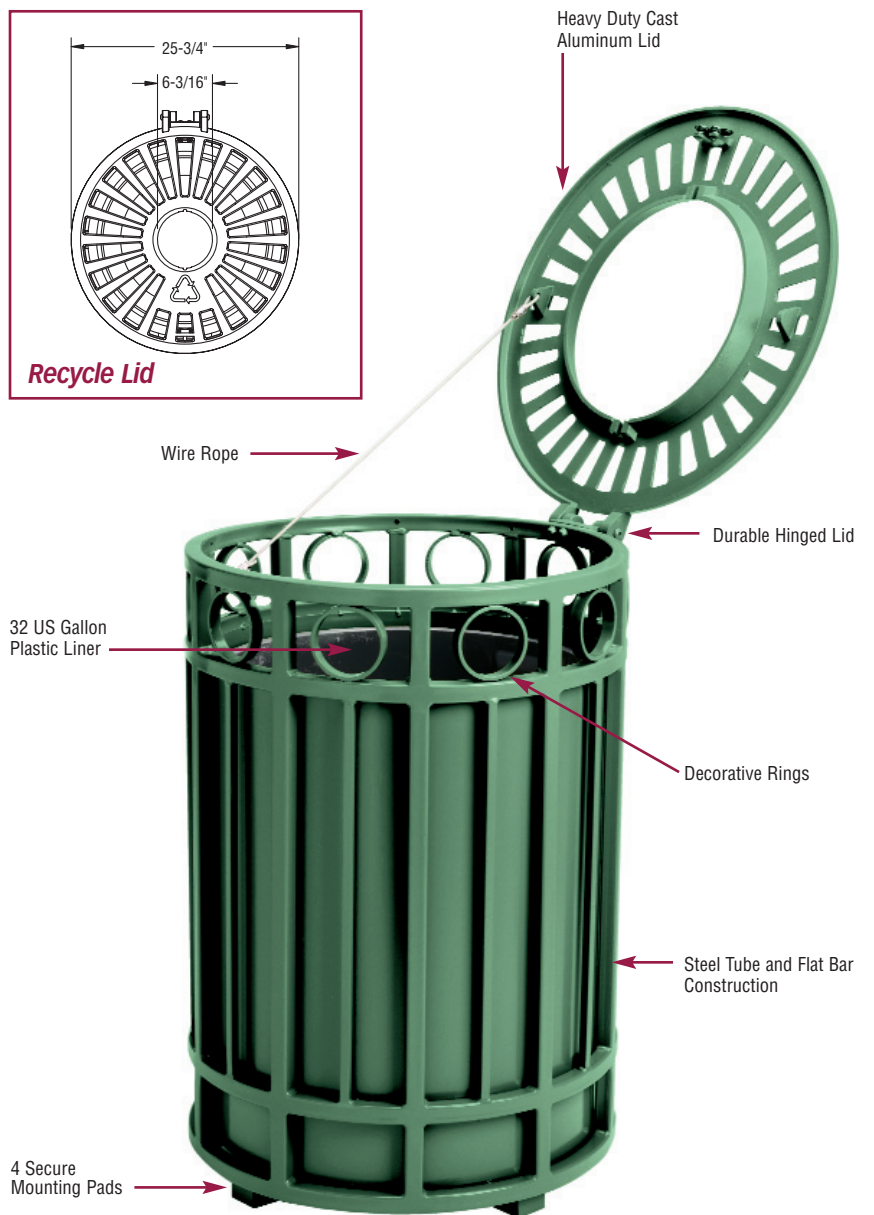

SITE AMENITIES

FROM KING LUMINAIRE

THE PARKWAY TRASH RECEPTACLE - KTR40

King Luminaire will accept no compromise regarding the quality of our products. The same dedication that has gone into manufacturing King's light fixtures and poles has been applied to our new line of site amenities. Insistence on uncompromising quality, outstanding durability and painstaking attention to detail has resulted in an unrivaled line of decorative site amenities that are the ideal choice for any application.

The KTR40 trash receptacle offers a modern design made of galvanized steel tubes and flat bar. It comes with a cast aluminum lid, housing its own rigid 32 gallon plastic liner set behind a steel skirt, hiding the liner. Decorative rings encircle the top of the container, and add to its pleasant and contemporary design. The simple hinged lid allows for easy and simple removal of its contents and is held secure by a sturdy wire rope. Anchor bolt mounting tabs on the bottom also help keep the receptacle secure and aid against theft and vandalism.

The KTR40 is finished with King's own "KingCoat" paint finish, giving it not only a high quality color coat, but also protecting it against outdoor elements.

Providing strength, security, and style, the KTR40 Parkway trash receptacle will accent any architectural setting and is further complemented when paired with any of King's decorative benches and bike racks.

Standard, premium and custom paint colors available, please contact us for details.

THE QUALITY IS KING. THE DESIGNS, TIMELESS.

THE PARKWAY TRASH RECEPTACLE - KTR40

Recycle Lid

How to Catalog

**KING
DECORATIVE
TRASH
RECEPTACLE**