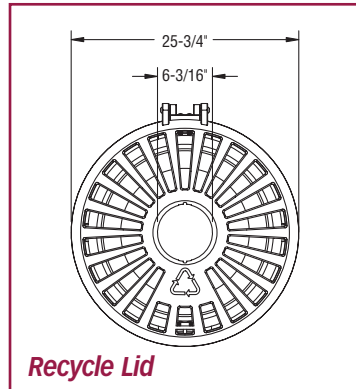

THE PARKWAY TRASH RECEPTACLE - KTR40

Recycle Lid