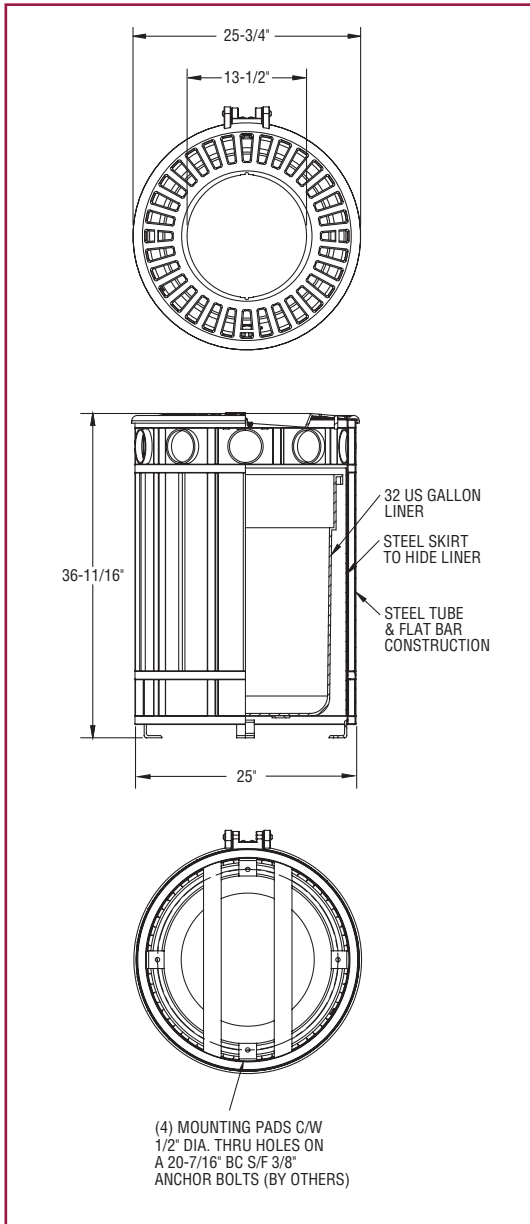

THE PARKWAY TRASH RECEPTACLE - KTR40

Recycle Lid