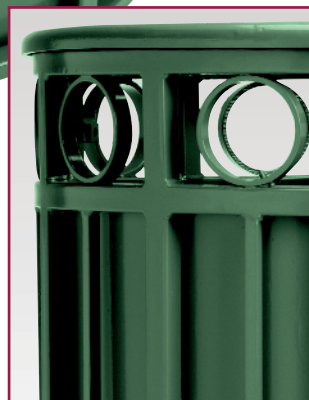

SITE AMENITIES

FROM KING LUMINAIRE

THE PARKWAY TRASH RECEPTACLE - KTR40

King Luminaire will accept no compromise regarding the quality of our products. The same dedication that has gone into manufacturing King's light fixtures and poles has been applied to our new line of site amenities. Insistence on uncompromising quality, outstanding durability and painstaking attention to detail has resulted in an unrivaled line of decorative site amenities that are the ideal choice for any application.

The KTR40 trash receptacle offers a modern design made of galvanized steel tubes and flat bar. It comes with a cast aluminum lid, housing its own rigid 32 gallon plastic liner set behind a steel skirt, hiding the liner. Decorative rings encircle the top of the container, and add to its pleasant and contemporary design. The simple hinged lid allows for easy and simple removal of its contents and is held secure by a sturdy wire rope. Anchor bolt mounting tabs on the bottom also help keep the receptacle secure and aid against theft and vandalism.

The KTR40 is finished with King's own "KingCoat" paint finish, giving it not only a high quality color coat, but also protecting it against outdoor elements.

Providing strength, security, and style, the KTR40 Parkway trash receptacle will accent any architectural setting and is further complemented when paired with any of King's decorative benches and bike racks.