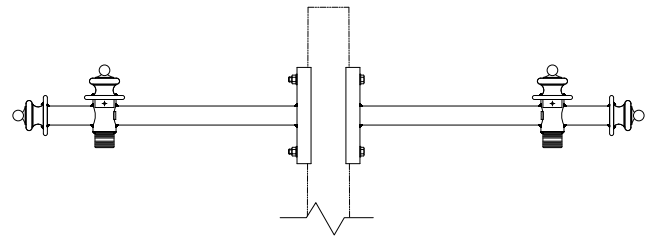

Side Mount Double Arm