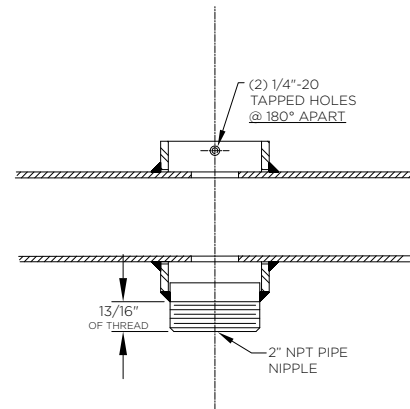

## ARM SPECIFICATIONS

**MATERIAL:**  
Aluminum

**MOUNTING TYPE:**  
Side

**ARM QUANTITY:**  
Single  
Double

**ARM DIMENSIONS:**  
36" L  
(Main Arm)  
  
10 3/4" L  
(Decorative Back Bracket)

**FINISH:**  
Available in textured or smooth.

### MOUNTING DETAILS:

Side Mount Detail  
4" x 1 3/4" x 12"L

Luminaire Mounting Detail  
Two 1/4"-20 Tapped Holes

## EPA & WEIGHT

Catalog Number	Mount Type	# of Arms	EPA (sq ft)	Wt. (lbs)
KA29-A-S-1-FL	Side	1	1.28	19
KA29-A-S-2-FL	Side	2	2.56	27

Side Mount Single Arm

Side Mount Double Arm

Side Mounting Detail

Luminaire Mount Detail