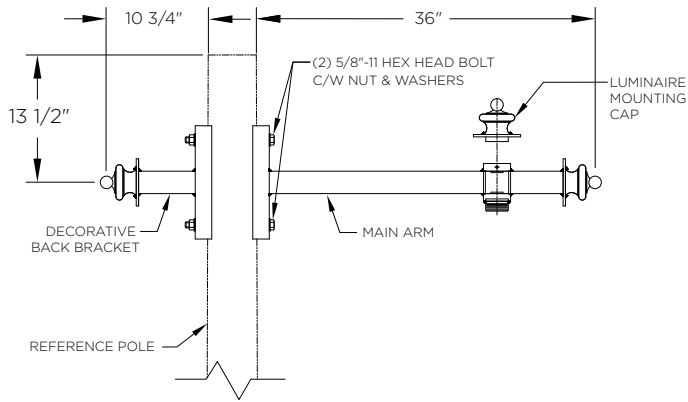

Side Mount Single Arm