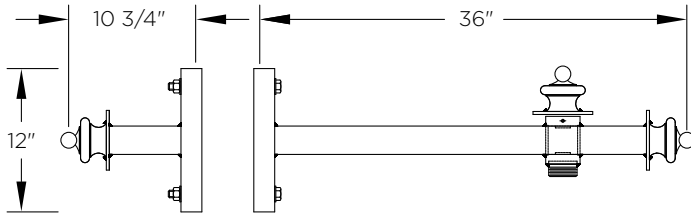

# KA29 // THE KANKAKEE ARM

DECORATIVE ARM

The King Luminaire KA29 Arm is a decorative arm with charming details. Available in side mount with single or double arm configurations, the KA29 is an attractive solution for any situation.

## ARM SPECIFICATIONS

**MATERIAL:**  
Aluminum

**MOUNTING TYPE:**  
Side

**ARM QUANTITY:**  
Single  
Double

**ARM DIMENSIONS:**  
36" L  
(Main Arm)  
  
10 3/4" L  
(Decorative Back Bracket)

**FINISH:**  
Available in textured or smooth.

### MOUNTING DETAILS:

Side Mount Detail  
4" x 1 3/4" x 12"L

Luminaire Mounting Detail  
Two 1/4"-20 Tapped Holes

## EPA & WEIGHT

Catalog Number	Mount Type	# of Arms	EPA (sq ft)	Wt. (lbs)
KA29-A-S-1-FL	Side	1	1.28	19
KA29-A-S-2-FL	Side	2	2.56	27

Side Mount Single Arm

Side Mount Double Arm

Side Mounting Detail

Luminaire Mount Detail