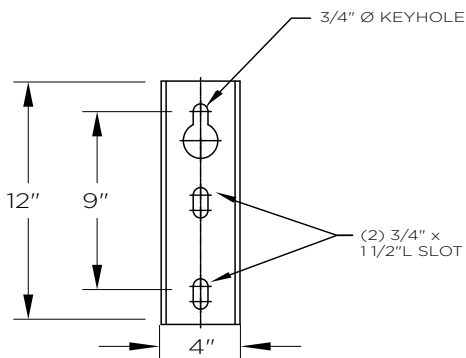

## ARM SPECIFICATIONS

**MATERIAL:**  
Aluminum

**MOUNTING TYPE:**  
Side

**ARM QUANTITY:**  
Single  
Double

**ARM DIMENSIONS:**  
36" L  
(Main Arm)  
  
10 3/4" L  
(Decorative Back Bracket)

**FINISH:**  
Available in textured or smooth.

### MOUNTING DETAILS:

Side Mount Detail  
4" x 1 3/4" x 12"L

Luminaire Mounting Detail  
Two 1/4"-20 Tapped Holes

## EPA & WEIGHT

Catalog Number	Mount Type	# of Arms	EPA (sq ft)	Wt. (lbs)
KA29-A-S-1-FL	Side	1	1.28	19
KA29-A-S-2-FL	Side	2	2.56	27

Side Mount Single Arm

Side Mount Double Arm

Side Mounting Detail

Luminaire Mount Detail