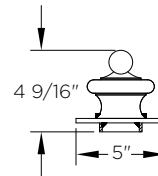

LUMINAIRE MOUNTING CAP: