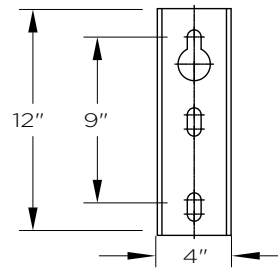

## ARM SPECIFICATIONS

**MATERIAL:**  
Aluminum

**MOUNTING TYPE:**  
Side

**ARM QUANTITY:**  
Single  
Double

**ARM DIMENSIONS:**  
36" L  
(Main Arm)  
  
10 3/4" L  
(Decorative Back Bracket)

**FINISH:**  
Available in textured or smooth.

**EPA**  
1.28 - 2.56 sq. ft.

**WEIGHT**  
19 - 27 lbs

### MOUNTING DETAILS:

Side Mount Detail  
4" x 1 3/4" x 12"L

Luminaire Mounting Detail  
Two 1/4"-20 Tapped Holes

## EPA & WEIGHT

Catalog Number	Mount Type	# of Arms	EPA (sq ft)	Wt. (lbs)
KA29-A-S-1-FL	Side	1	1.28	19
KA29-A-S-2-FL	Side	2	2.56	27

Side Mount Single Arm

Side Mount Double Arm

Side Mounting Detail

Luminaire Mount Detail