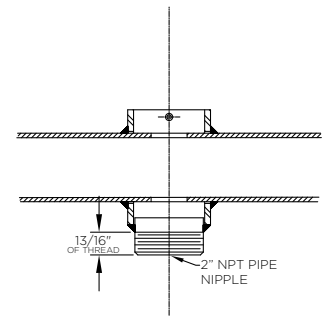

## ARM SPECIFICATIONS

**MATERIAL:**  
Aluminum

**MOUNTING TYPE:**  
Side

**ARM QUANTITY:**  
Single  
Double

**ARM DIMENSIONS:**  
36" L  
(Main Arm)  
  
10 3/4" L  
(Decorative Back Bracket)

**FINISH:**  
Available in textured or smooth.

**EPA**  
1.28 - 2.56 sq. ft.

**WEIGHT**  
19 - 27 lbs

### MOUNTING DETAILS:

Side Mount Detail  
4" x 1 3/4" x 12"L

Luminaire Mounting Detail  
Two 1/4"-20 Tapped Holes

## EPA & WEIGHT

Catalog Number	Mount Type	# of Arms	EPA (sq ft)	Wt. (lbs)
KA29-A-S-1-FL	Side	1	1.28	19
KA29-A-S-2-FL	Side	2	2.56	27

Side Mount Single Arm

Side Mount Double Arm

Side Mounting Detail

Luminaire Mount Detail