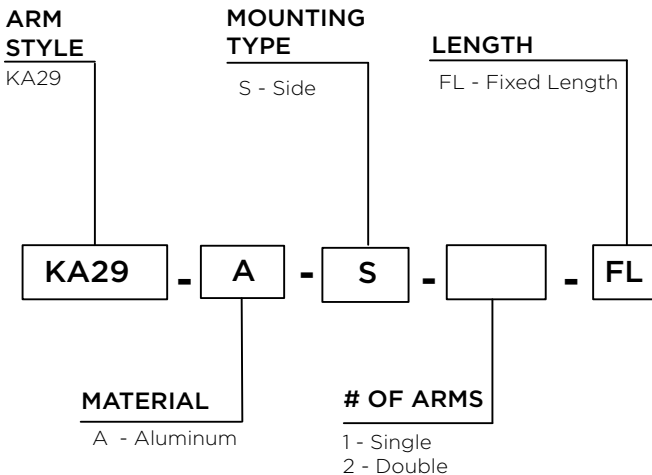

EPA & WEIGHT

Catalog Number	Mount Type	# of Arms	EPA (sq ft)	Wt. (lbs)
KA29-A-S-1-FL	Side	1	1.28	19
KA29-A-S-2-FL	Side	2	2.56	27