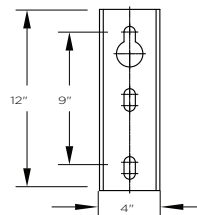

ARM SPECIFICATIONS

MATERIAL:
Aluminum

MOUNTING TYPE:
Side

ARM QUANTITY:
Single
Double

ARM LENGTH:
4', 5', 6', 8' and 10'

FINISH:
Available in textured or smooth.

EPA
1.23 - 5.49 sq. ft.

WEIGHT
8 - 29 lbs

MOUNTING TYPES:

Side Mount Details
4" x 1 3/4" x 12"L

ARM DIMENSIONS

Run	Rise
4'	24"
5'	25 3/16"
6'	36"
8'	48"
10'	49 1/2"

LEVELING DEVICES:

KPL20

KPL30

*See leveling device spec sheet for more options

CONFIGURATION OPTIONS

KA120 THE ELLIPTICAL (SIDE MOUNT)

Side Mount Single Arm

Side Mount Double Arm

VIEW A-A

Side Mount Details