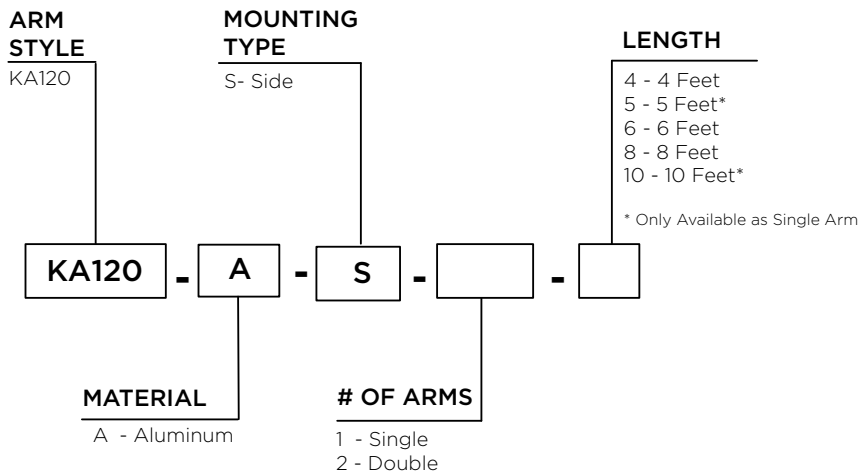

HOW TO ORDER

EPA & WEIGHT

Catalog Number	Mount Type	# Of Arms	L. (ft)	EPA (sq ft)	Wt. (lbs)
KA120-A-S-1-4	Side	1	4	1.23	8
KA120-A-S-1-5	Side	1	5	1.61	10
KA120-A-S-1-6	Side	1	6	2.04	12
KA120-A-S-1-8	Side	1	8	2.76	15
KA120-A-S-1-10	Side	1	10	3.44	18
KA120-A-S-2-4	Side	2	4	2.64	18
KA120-A-S-2-6	Side	2	6	4.10	24
KA120-A-S-2-8	Side	2	8	5.49	29