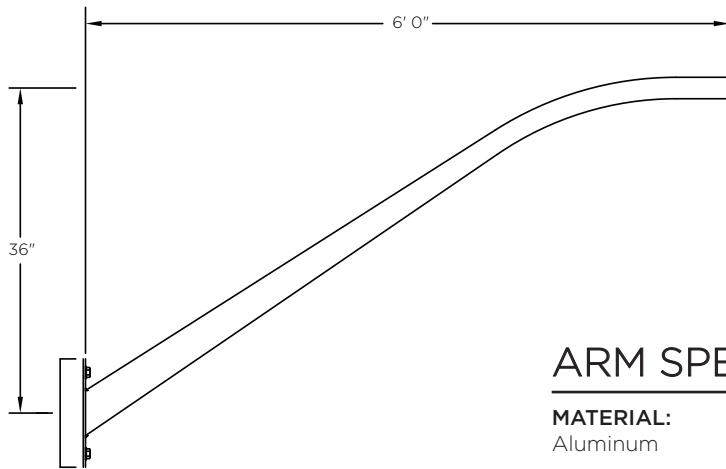

KA120 // THE ELLIPTICAL (SIDE MOUNT)

STREET LIGHT ARM

The King Luminaire KA120 Arm is a simple and functional design. This aluminum arm is available in a variety of lengths in single and double arm configurations. The KA120 provides an easy and straightforward solution for any street lighting project.

ARM SPECIFICATIONS

MATERIAL:
Aluminum

MOUNTING TYPE:
Side

ARM QUANTITY:
Single
Double

ARM LENGTH:
4', 5', 6', 8' and 10'

FINISH:
Available in textured or smooth.

EPA
1.23 - 5.49 sq. ft.

WEIGHT
8 - 29 lbs

MOUNTING TYPES:

Side Mount Details
4" x 1 3/4" x 12"L

ARM DIMENSIONS

Run	Rise
4'	24"
5'	25 3/16"
6'	36"
8'	48"
10'	49 1/2"

LEVELING DEVICES:

KPL20

KPL30

*See leveling device spec sheet for more options