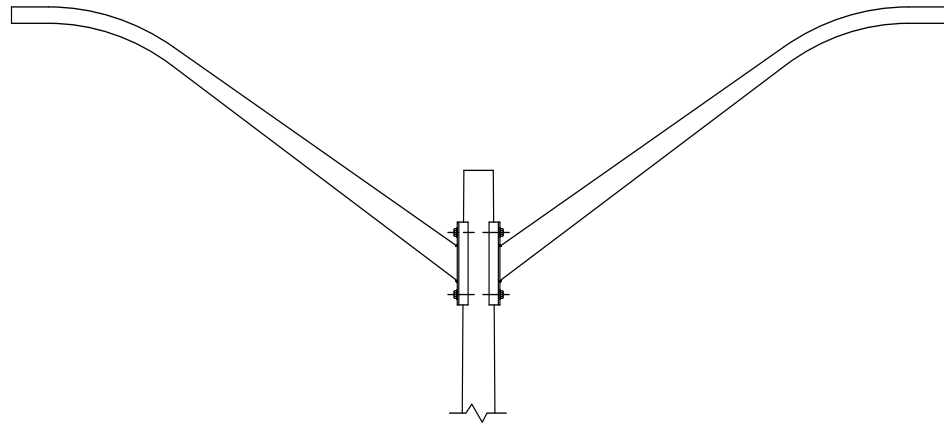

KA120 // THE ELLIPTICAL (SIDE MOUNT)

STREET LIGHT ARM

The King Luminaire KA120 Arm is a simple and functional design. This aluminum arm is available in a variety of lengths in single and double arm configurations. The KA120 provides an easy and straightforward solution for any street lighting project.

ARM SPECIFICATIONS

MATERIAL:
Aluminum

MOUNTING TYPE:
Side

ARM QUANTITY:
Single
Double

ARM LENGTH:
4', 5', 6', 8' and 10'

FINISH:
Available in textured or smooth.

EPA
1.23 - 5.49 sq. ft.

WEIGHT
8 - 29 lbs

MOUNTING TYPES:

Side Mount Details
4" x 1 3/4" x 12"L

ARM DIMENSIONS

Run	Rise
4'	24"
5'	25 3/16"
6'	36"
8'	48"
10'	49 1/2"

LEVELING DEVICES:

KPL20

KPL30

*See leveling device spec sheet for more options

CONFIGURATION OPTIONS

KA120 THE ELLIPTICAL (SIDE MOUNT)

Side Mount Single Arm

Side Mount Double Arm

VIEW A-A

Side Mount Details