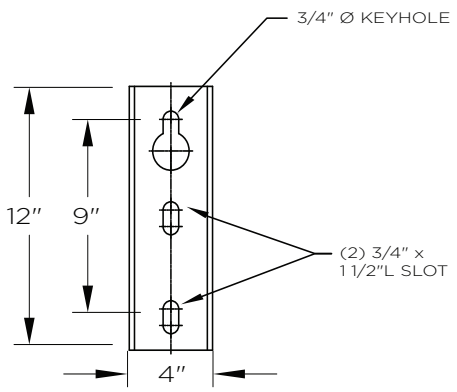

ARM SPECIFICATIONS

MATERIAL:
Aluminum

MOUNTING TYPE:
Side

ARM QUANTITY:
Single
Double

ARM LENGTH:
4', 5', 6', 8' and 10'

FINISH:
Available in textured or smooth.

EPA
1.23 - 5.49 sq. ft.

WEIGHT
8 - 29 lbs

MOUNTING TYPES:

Side Mount Details
4" x 1 3/4" x 12"L

ARM DIMENSIONS

Run	Rise
4'	24"
5'	25 3/16"
6'	36"
8'	48"
10'	49 1/2"

LEVELING DEVICES:

KPL20

KPL30

*See leveling device spec sheet for more options

CONFIGURATION OPTIONS

KA120 THE ELLIPTICAL (SIDE MOUNT)

Side Mount Single Arm

Side Mount Double Arm

VIEW A-A

Side Mount Details