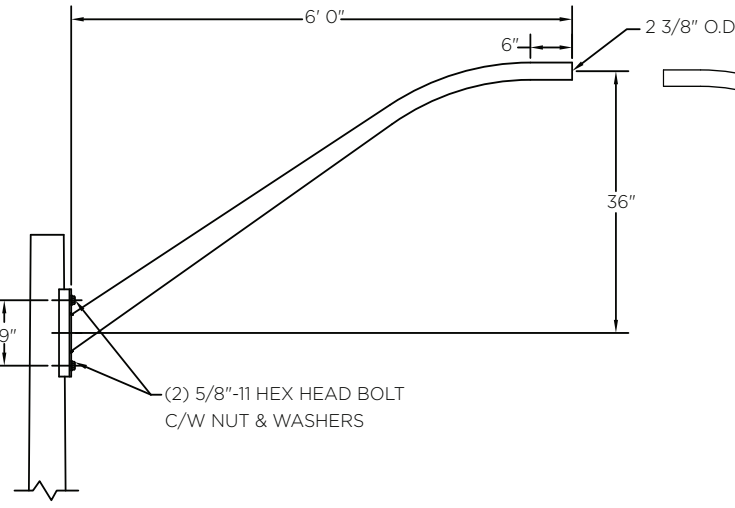

ARM SPECIFICATIONS

MATERIAL:
Aluminum

MOUNTING TYPE:
Side

ARM QUANTITY:
Single
Double

ARM LENGTH:
4', 5', 6', 8' and 10'

FINISH:
Available in textured or smooth.

EPA
1.23 - 5.49 sq. ft.

WEIGHT
8 - 29 lbs

MOUNTING TYPES:

Side Mount Details
4" x 1 3/4" x 12"L

ARM DIMENSIONS

Run	Rise
4'	24"
5'	25 3/16"
6'	36"
8'	48"
10'	49 1/2"

LEVELING DEVICES:

KPL20

KPL30

*See leveling device spec sheet for more options

HOW TO ORDER

EPA & WEIGHT

Catalog Number	Mount Type	# Of Arms	L. (ft)	EPA (sq ft)	Wt. (lbs)
KA120-A-S-1-4	Side	1	4	1.23	8
KA120-A-S-1-5	Side	1	5	1.61	10
KA120-A-S-1-6	Side	1	6	2.04	12
KA120-A-S-1-8	Side	1	8	2.76	15
KA120-A-S-1-10	Side	1	10	3.44	18
KA120-A-S-2-4	Side	2	4	2.64	18
KA120-A-S-2-6	Side	2	6	4.10	24
KA120-A-S-2-8	Side	2	8	5.49	29

CONFIGURATION OPTIONS

KA120 THE ELLIPTICAL (SIDE MOUNT)

Side Mount Single Arm

Side Mount Double Arm

VIEW A-A

Side Mount Details