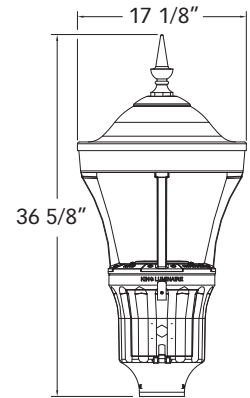

K596 CLARION

The K596 Clarion is similar to the K595 Aristocrat, though with a more prominent top spinning. Features the P4 Flat Array LED engine with zero uplight and is IDA Dark Sky Approved to a maximum of 3000K CCT and without a glass lens.*

LED OPTICAL SYSTEMS

IDA DARK SKY APPROVED*