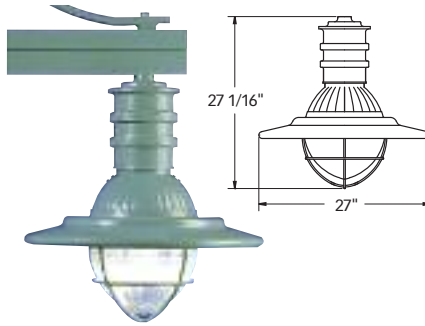

K206 MARINA