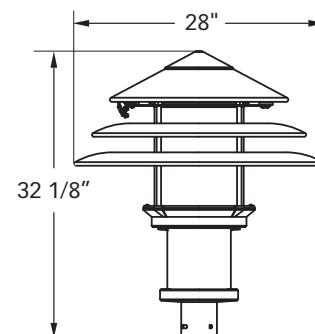

PENDANT
ALSO AVAILABLE

LED OPTICAL SYSTEMS

HID OPTICAL SYSTEMS

Single Shroud

Double Shroud

K367 BAYSHORE

Similar in appearance to the K366 Harbor Side, the K367 Bayshore luminaire is designed to add style and function to marinas, pathways, and waterfronts. This fixture features a quick twist and release ballast assembly for ease of maintenance.