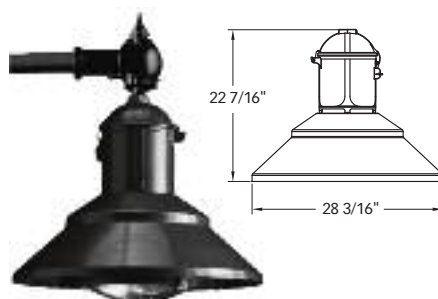

K808 EMPIRE

K809 WILSHIRE

K811 CAPE COD

K820 MIDLAND SR.

K822 CAPE CORAL SR.

K823 FALCONRIDGE SR.

K825 MISSION BELL

Available with FLAT lens only.