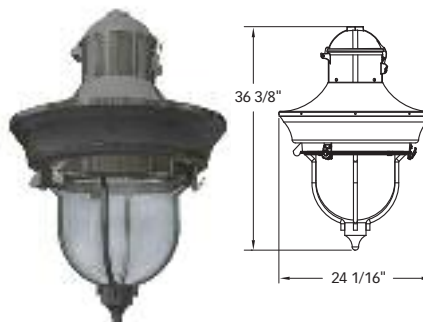

Pendant Luminaires • Traditional Large

K827 MISSION SR.

K828 MODERNE SR.

K829 AURORA SR.

K830 EL MIRAGE

Available with FLAT lens only.

K833 SOLITAIRE

K841 NEW CITY