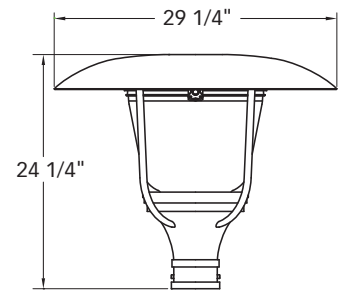

LED OPTICAL SYSTEMS

HID OPTICAL SYSTEMS