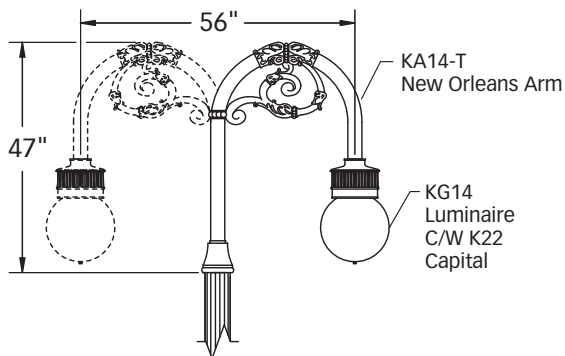

LED OPTICAL SYSTEMS

HID OPTICAL SYSTEMS

POST TOP
ALSO AVAILABLE

KG DECORATIVE OPTIONS

LED CONVERSION KITS

The King Luminaire LED Conversion Kits offer a simple way to convert to high efficiency LED. Acorn conversion kits offer an engineered combination of tower heat sinks and vented finial to create a tested optical system with dynamic thermal management that requires little maintenance. Similarly, pendant conversion kits offer easy installation of a complete, fully tested system and long operational life. LED technology can cut energy consumption by more than 50% while still maintaining performance and an attractive nightscape appearance.