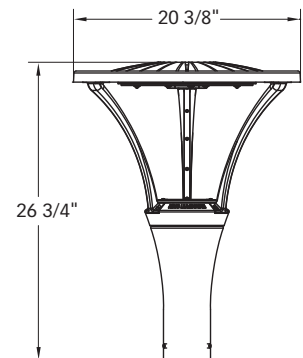

LED OPTICAL SYSTEMS

IDA DARK SKY APPROVED*

K581 COBRA STRUT

The smallest of the Skyline Series, the compact K581 Cobra Strut is sure to impress with its sleek convex design. Shown with the contour spinning option, it is a great choice for parking lots and pathways.