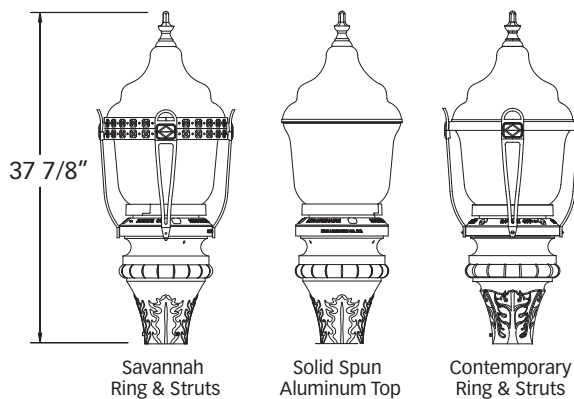

K445 DECORATIVE OPTIONS

LED OPTICAL SYSTEMS

HID OPTICAL SYSTEMS