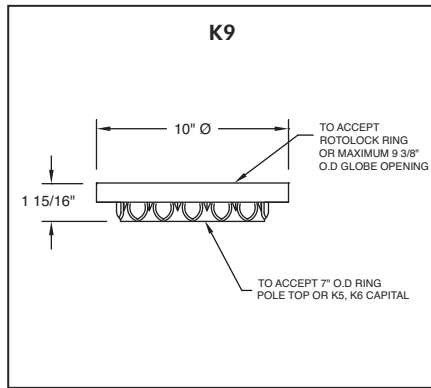

CAPITALS AND FOLIUMS

StressCrete Group offers a vast selection of capitals, foliums, finials, plumbizers, arms and accessories to complete the design of every luminaire and seamlessly integrate it to the pole. To us, ornamental street lighting does not just mean a pole and a luminaire, it means meticulous attention to design and detail.