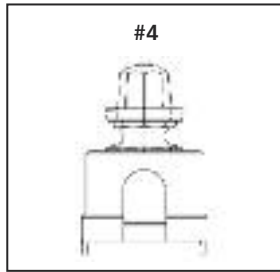

FINIALS

PLUMBIZERS

* Available with PR7   ** Available with PR7 or finial