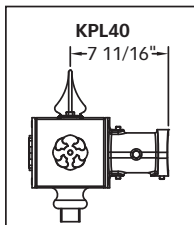

PLUMBIZERS

* Available with PR7   ** Available with PR7 or finial