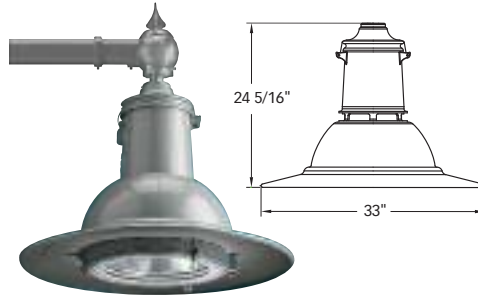

14 3/8"

DEEP DISH

K803 SOLITAIRE SR.

K804 CORONET SR.

K805 CHICAGO SR.

Pendant Luminaires • Traditional Large

K806 SATELLITE SR.

K807 DORAL SR.