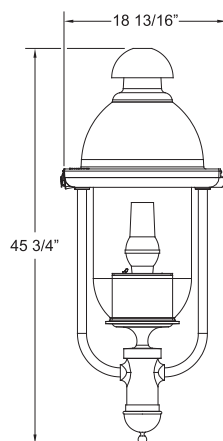

LED OPTICAL SYSTEMS

HID OPTICAL SYSTEMS