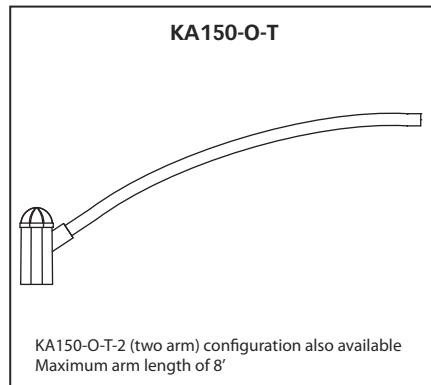

STREET LIGHTING ARMS