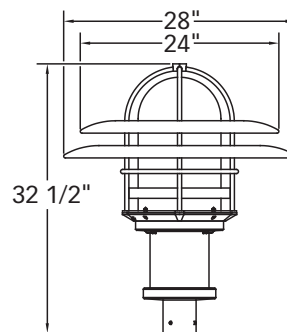

PENDANT
ALSO AVAILABLE

LED OPTICAL SYSTEMS

HID OPTICAL SYSTEMS

Single Shroud

Double Shroud

K367 BAYSHORE

Similar in appearance to the K366 Harbor Side, the K367 Bayshore luminaire is designed to add style and function to marinas, pathways, and waterfronts. This fixture features a quick twist and release ballast assembly for ease of maintenance.