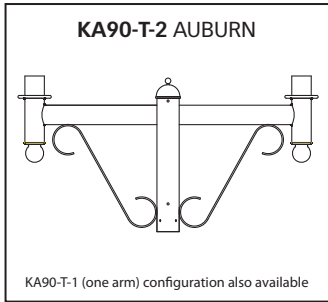

KA40-T-1 MINI SCROLL

KA40-T-2 (two arm) configuration also available

DECORATIVE ARMS

SINGLE & MULTIPLE

DECORATIVE ARMS

SINGLE & MULTIPLE

DECORATIVE ARMS

TWIN