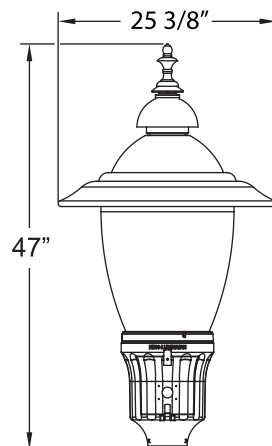

HID OPTICAL SYSTEMS

INT **VL1** **VL2**