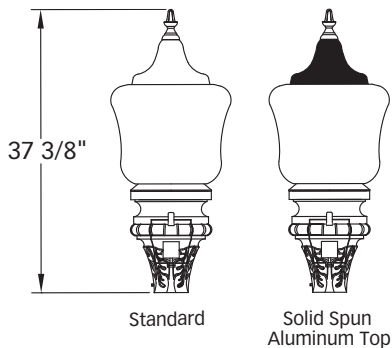

LED OPTICAL SYSTEMS

HID OPTICAL SYSTEMS

K107 DECORATIVE OPTIONS