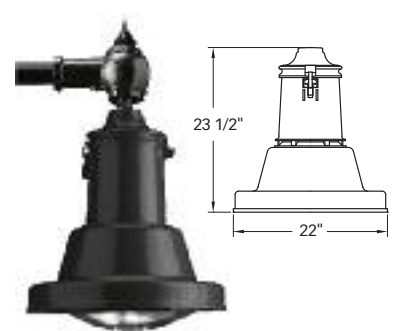

14 3/8"

DEEP DISH

K803 SOLITAIRE SR.

K804 CORONET SR.

K805 CHICAGO SR.

Pendant Luminaires • Traditional Large

K806 SATELLITE SR.

K807 DORAL SR.