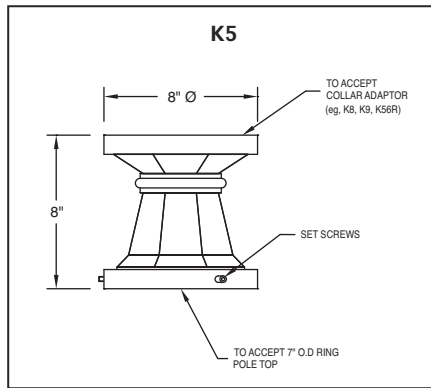

CAPITALS AND FOLIUMS

StressCrete Group offers a vast selection of capitals, foliums, finials, plumbizers, arms and accessories to complete the design of every luminaire and seamlessly integrate it to the pole. To us, ornamental street lighting does not just mean a pole and a luminaire, it means meticulous attention to design and detail.