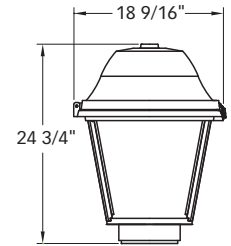

K611 BALMORAL

POST TOP
ALSO AVAILABLE