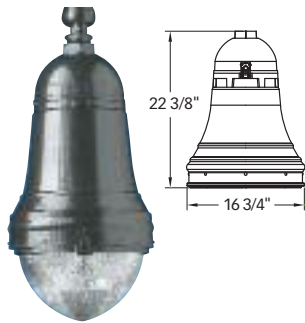

K808 EMPIRE