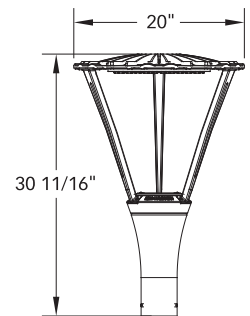

K585 RADIUS STRUT

The elongated struts of the K585 Radius Strut provide a modern simplicity. Shown without a spinning, and ideal for many contemporary settings.