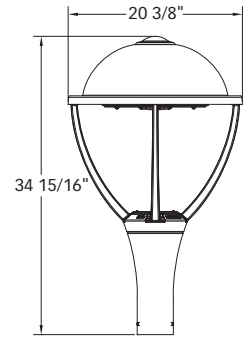

K583 CURVE STRUT

The K583 Curve Strut has incredible “curve” appeal, especially when combined with the attractive dome shaped harbor spinning. Ideal for streetscapes or commercial areas, it is sure to add character to any application.