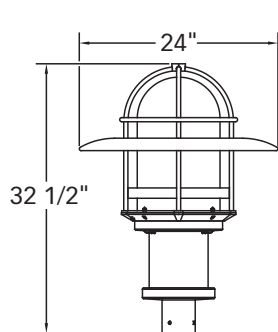

Single Shroud