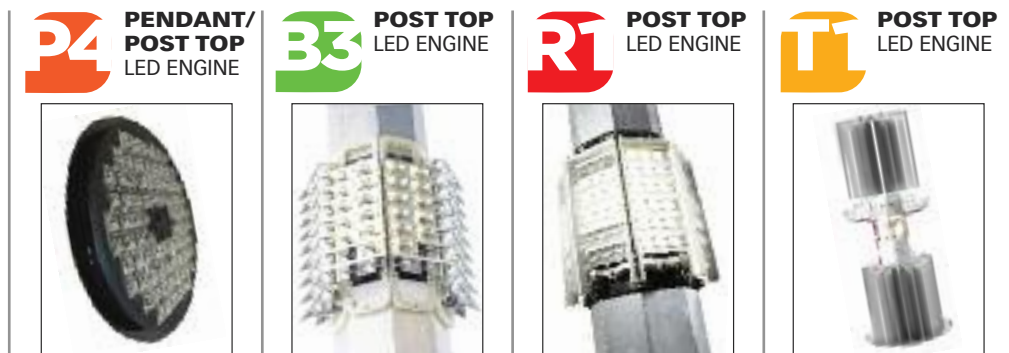

King Luminaire, with plants in Jefferson, Ohio and Stoney Creek, Ontario, produces a comprehensive line of high performance outdoor luminaires. When combined with StressCrete's decorative concrete poles and its own offering of iron, steel, and aluminum poles, plus site amenities, our diverse product offering has escalated King Luminaire to a North American leader in the outdoor lighting industry.

Our P4 LED Engine utilizes a refractor optic to provide low glare and excellent chromaticity. The B3 LED Engine utilizes highly reflective metalized baffles to achieve precision upright, backlight and glare control. Our R1 LED Engine applies precision refractive baffles to achieve an aesthetically pleasing ambient glow with incredible spacing and uniformity. The T1 LED Engine simulates a pointed light source using highly efficient multipoint "Chip On Board" (COB) LED emitters, reflectors and precision external optics.