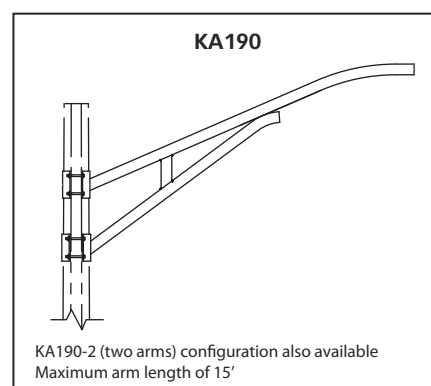

STREET LIGHTING ARMS