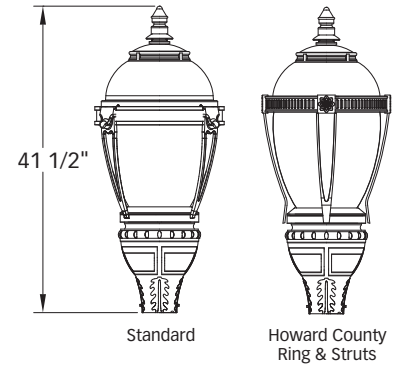

K134 DECORATIVE OPTIONS