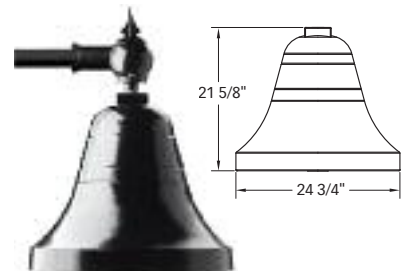

K808 EMPIRE

K809 WILSHIRE

K811 CAPE COD

K820 MIDLAND SR.

K822 CAPE CORAL SR.

K823 FALCONRIDGE SR.

K825 MISSION BELL

Available with FLAT lens only.