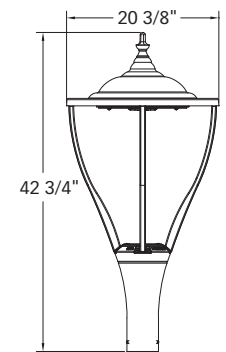

K584 TREBLE STRUT

The tallest luminaire in the Skyline Series, the K584 Treble Strut will sit gracefully on top of any King Luminaire metal pole or StressCrete spun concrete pole. It is shown with the trump spinning, but like all fixtures in the series, can be combined with any of the four spinnings for a look that is truly unique.