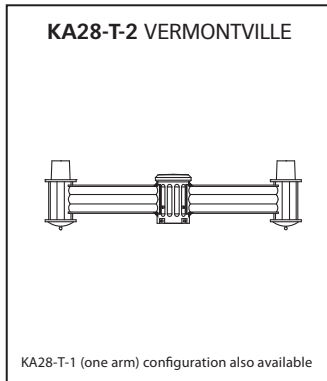

KA40-T-1 MINI SCROLL

KA40-T-2 (two arm) configuration also available

DECORATIVE ARMS

SINGLE & MULTIPLE

DECORATIVE ARMS

SINGLE & MULTIPLE

DECORATIVE ARMS

TWIN