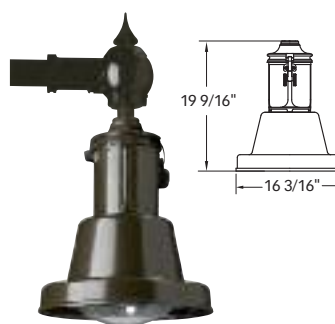

K705 CHICAGO JR.