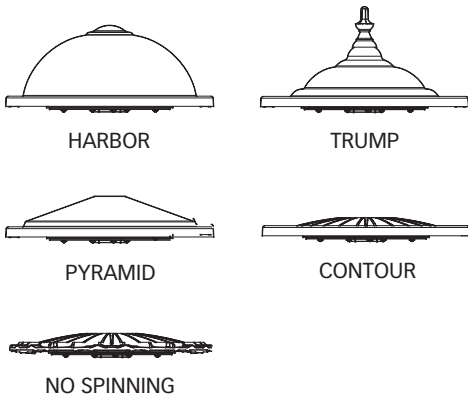

K582 PILLAR STRUT

The straight clean lines of the K582 Pillar Strut are what make it stand out, providing a contemporary, low maintenance alternative to a traditional four sided lantern. Shown with the pyramid spinning.

K584 TREBLE STRUT

The tallest luminaire in the Skyline Series, the K584 Treble Strut will sit gracefully on top of any King Luminaire metal pole or StressCrete spun concrete pole. It is shown with the trump spinning, but like all fixtures in the series, can be combined with any of the four spinnings for a look that is truly unique.

K585 RADIUS STRUT

The elongated struts of the K585 Radius Strut provide a modern simplicity. Shown without a spinning, and ideal for many contemporary settings.

SPINNING OPTIONS

STRUT OPTIONS

▲ Post Top Luminaires • Contemporary