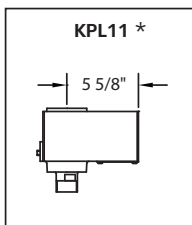

PLUMBIZERS

* Available with PR7   ** Available with PR7 or finial