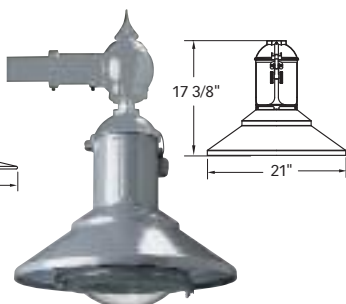

K728 MODERNE JR.

K729 AURORA JR.

K200

With features such as heavy wall aluminum castings, tool-less access to the lamp and ballast, plus a quick remove ballast assembly, these traditional pendants offer both quality construction and ease of maintenance. Customize your fixture with one of King Luminaire's leveling plumbizers as well as a selection of decorative arms.