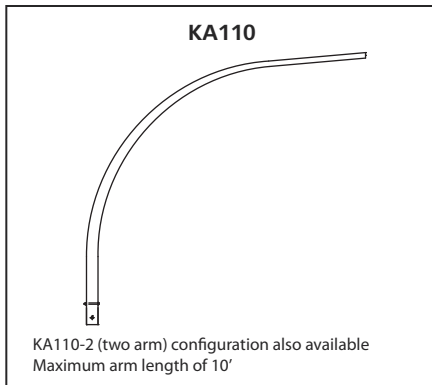

STREET LIGHTING ARMS