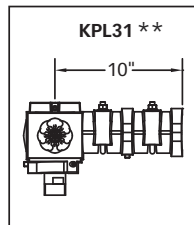

PLUMBIZERS

* Available with PR7   ** Available with PR7 or finial