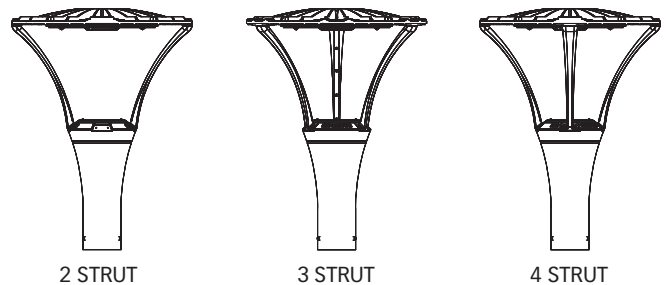

Rotolock™ Globe Mounting

Ensures a precise bug/water seal of globe to capital as well as allowing easy twist turn access.

Not available with Glass Globes.

Post Top Luminaires • Acorn

K124 PARAGON

With a selection of decorative rings and struts plus a solid spun top option, the K124 Paragon is perhaps our most decorative luminaire. It offers the beauty of a period appearance with the practicality of the superior lighting performance needed to meet today's demanding lighting standards.

K584 TREBLE STRUT

The tallest luminaire in the Skyline Series, the K584 Treble Strut will sit gracefully on top of any King Luminaire metal pole or StressCrete spun concrete pole. It is shown with the trump spinning, but like all fixtures in the series, can be combined with any of the four spinnings for a look that is truly unique.

K585 RADIUS STRUT

The elongated struts of the K585 Radius Strut provide a modern simplicity. Shown without a spinning, and ideal for many contemporary settings.

SPINNING OPTIONS

STRUT OPTIONS

▲ Post Top Luminaires • Contemporary