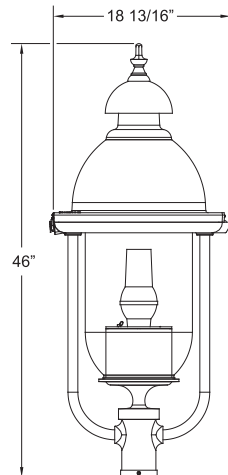

LED OPTICAL SYSTEMS

HID OPTICAL SYSTEMS