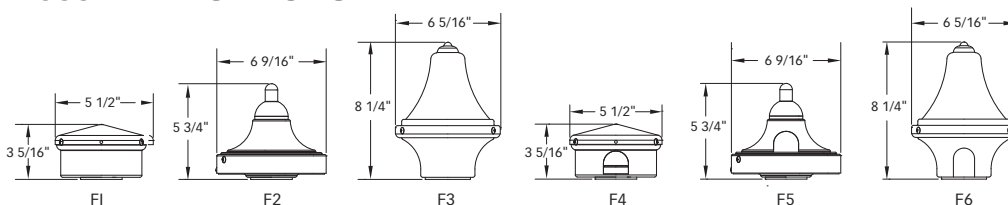

K612

K600 FINIAL OPTIONS