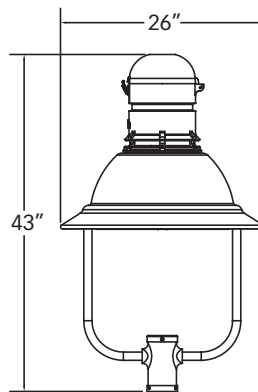

▲ Post Top Luminaires • Contemporary

K308 MODERNE

K309 SATELLITE

The K308 Moderne and K309 Satellite are post top versions of two of King Luminaire's most successful pendant luminaires – the K828 and K829. Offered in LED and two of our state of the art HID optical systems, lighting designers can meet the most exacting performance characteristics.

LED OPTICAL SYSTEMS

HID OPTICAL SYSTEMS

K309