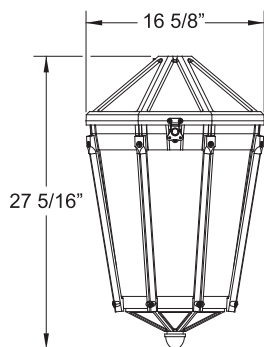

LED OPTICAL SYSTEMS

HID OPTICAL SYSTEMS

IDA DARK SKY APPROVED*

Cleveland