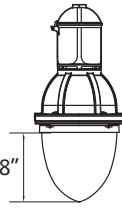

14 3/8"

DEEP DISH