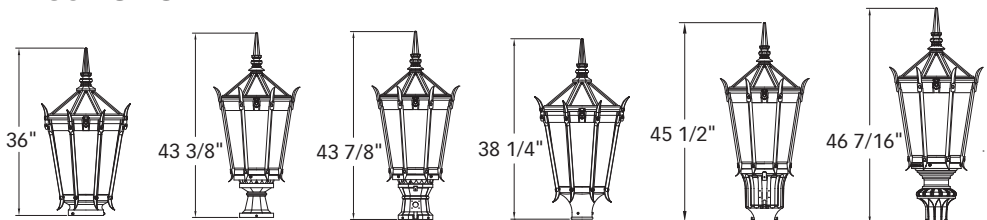

Post Top Luminaires • Octagonal

K56 CLEVELAND/TUDOR

One of the most versatile of all ornamental luminaires available in the first half of the 20th century, the K56 Cleveland/Tudor offers the beauty of yesteryear with the superior lighting performance required to meet the demanding lighting standards of today. Select from the Cleveland Style without spurs, or the Tudor Style with spurs. Luminaires are IDA Dark Sky Approved to a maximum of 3000K CCT and without glass lenses.*

LED OPTICAL SYSTEMS

HID OPTICAL SYSTEMS

IDA DARK SKY APPROVED*

PENDANT
ALSO AVAILABLE

K56 CLEVELAND

K56 TUDOR