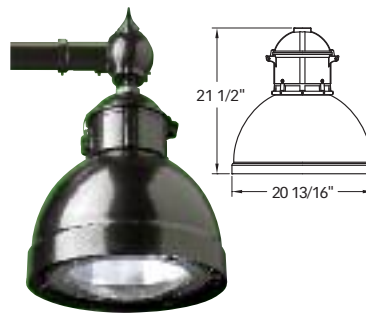

K809 WILSHIRE