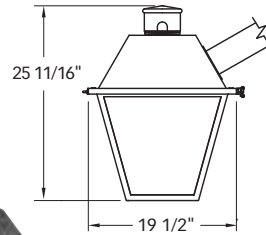

LED OPTICAL SYSTEMS

HID OPTICAL SYSTEMS

K601D COACH LANTERN

Available with P4 only.

Pendant

Side Mount

POST TOP
ALSO AVAILABLE

K611 BALMORAL