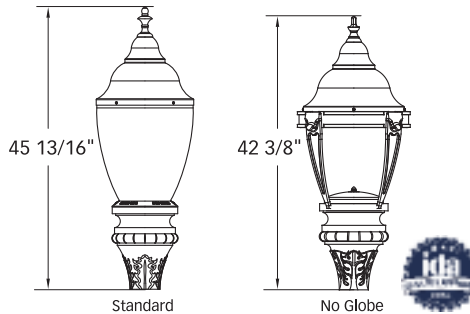

K137 DECORATIVE OPTIONS