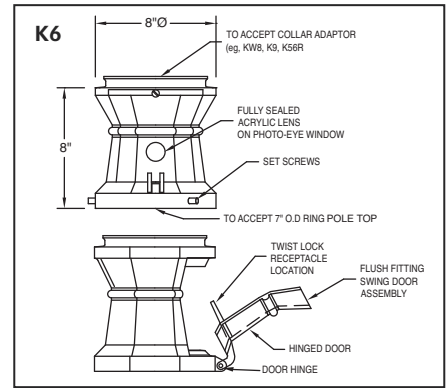

CAPITALS AND FOLIUMS

StressCrete Group offers a vast selection of capitals, foliums, finials, plumbizers, arms and accessories to complete the design of every luminaire and seamlessly integrate it to the pole. To us, ornamental street lighting does not just mean a pole and a luminaire, it means meticulous attention to design and detail.