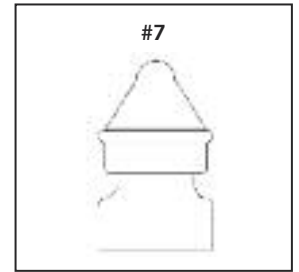

FINIALS

PLUMBIZERS

* Available with PR7   ** Available with PR7 or finial