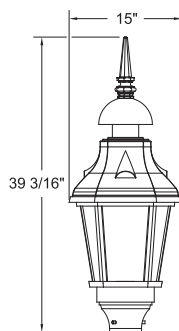

LED OPTICAL SYSTEMS

HID OPTICAL SYSTEMS