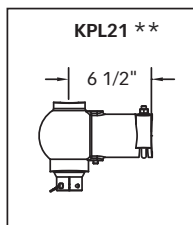

PLUMBIZERS

* Available with PR7   ** Available with PR7 or finial