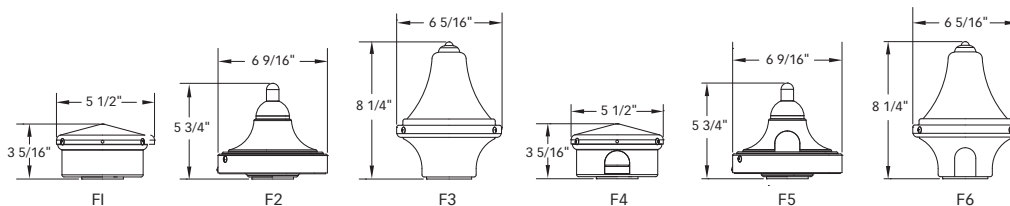

K600 FINIAL OPTIONS