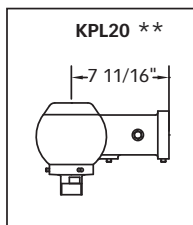

FINIALS

PLUMBIZERS

* Available with PR7 ** Available with PR7 or finial

DECORATIVE ARMS

SINGLE & MULTIPLE

KA10-S-1 BROOKVILLE

KA10-S-2 (two arm), KA10-S-3 (three arm) and KA10-S-4 (four arm) configurations also available