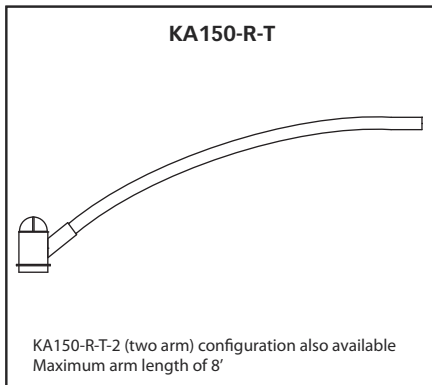

STREET LIGHTING ARMS