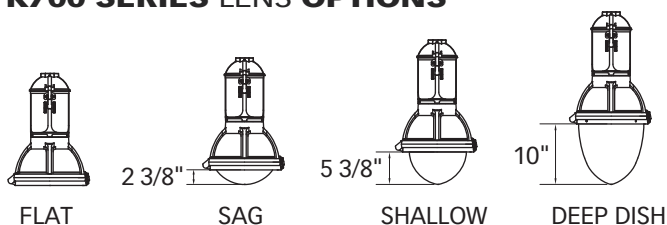

K700

A 3/4 scaled version of our larger K800 traditional products, these pendants can be used either on their own in a street or area lighting system, or in combination with the matching larger luminaire. This allows both roadway and pedestrian concerns to be individually met without any compromise.

LED OPTICAL SYSTEMS

HID OPTICAL SYSTEMS

K700 SERIES LENS OPTIONS