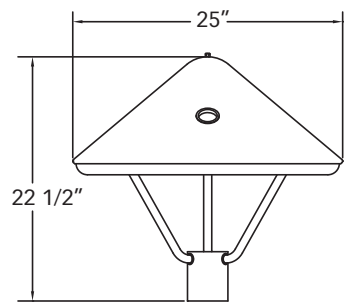

LED OPTICAL SYSTEMS

IDA DARK SKY APPROVED*

K427 REVOLVE

The K427 Revolve has a smoothly angled housing with three aluminum struts that add to its contemporary appearance. Available in P4 Advanced Technology, this luminaire also offers LED efficiency and energy savings plus is IDA Dark Sky Approved to a maximum of 3000K CCT.* This unique fixture is ideal for parking lots, waterfronts and streetscapes.