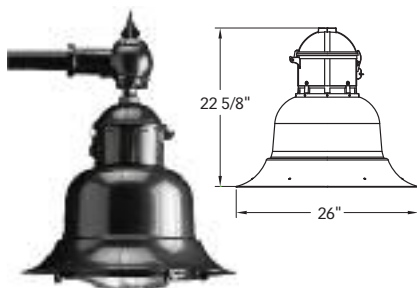

K808 EMPIRE

K809 WILSHIRE

K811 CAPE COD

K820 MIDLAND SR.

K822 CAPE CORAL SR.

K823 FALCONRIDGE SR.

K825 MISSION BELL

Available with FLAT lens only.