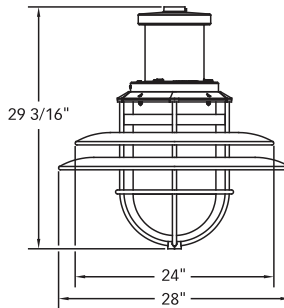

Double Shroud