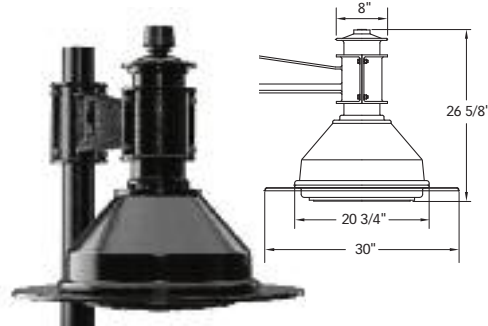

Pendant Luminaires • Traditional Large

K827 MISSION SR.

K828 MODERNE SR.

K829 AURORA SR.

K830 EL MIRAGE

Available with FLAT lens only.

K833 SOLITAIRE

K841 NEW CITY