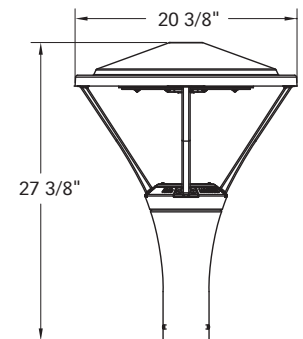

▲ Post Top Luminaires • Contemporary

SKYLINE

● **K580 SERIES** CONTEMPORARY LUMINAIRES ●

The K580 Skyline Series, a completely modular system, is about going beyond the everyday and offering a lighting solution that will accentuate the outdoor modern space. Classic sleek lines, beautiful modern spinnings, quality castings, a high performance LED optical system and energy efficiency have come together to deliver a contemporary lighting solution. Luminaires are IDA Dark Sky Approved to maximum of 3000K CCT.*

LED OPTICAL SYSTEMS

IDA DARK SKY APPROVED*

K581 COBRA STRUT

The smallest of the Skyline Series, the compact K581 Cobra Strut is sure to impress with its sleek convex design. Shown with the contour spinning option, it is a great choice for parking lots and pathways.

K582 PILLAR STRUT

The straight clean lines of the K582 Pillar Strut are what make it stand out, providing a contemporary, low maintenance alternative to a traditional four sided lantern. Shown with the pyramid spinning.