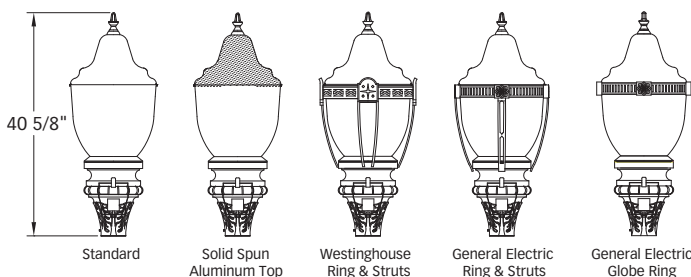

K424 DECORATIVE OPTIONS