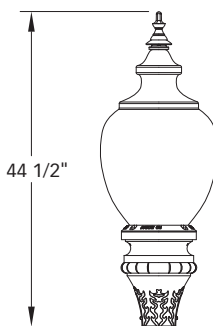

Post Top Luminaires • Acorn

K118 WASHINGTON

Of the many acorn globes that found their way onto the city streets of North America in the early 20th century, the shape of the K118 Washington was perhaps the most widely used. Because of its pleasant, well balanced shape, the K118 Washington is one of our most popular ornamental luminaires.

LED OPTICAL SYSTEMS

HID OPTICAL SYSTEMS

K118 DECORATIVE OPTIONS

GE Decorative Ring

An optional accessory that adds to the historical look of the traditional K118 Washington globe – available in all KingCoat™ colors.

Finials - F#1, F#2, F#3

Many decorative finials are available to modify the look of the traditional K118 Washington globe. The F#1 finial is standard; refer to page 43 to view other finial options.

Contempra Ring

An optional accessory that gives a clean decorative look to the traditional K118 Washington globe – available in all KingCoat™ colors.

Solid Spun Aluminum Top

A decorative option that, on its own or when combined with one of the decorative rings, adds to the traditional K118 Washington globe ambiance – available in all KingCoat™ colors.

Westinghouse Ring and Struts

An optional accessory based on the original Westinghouse design. This accurate reproduction of a historical design graces the streets of numerous cities and towns.

POST TOP FEATURES

Rotolock™ Globe Mounting

Ensures a precise bug/water seal of globe to capital as well as allowing easy twist turn access.

Not available with Glass Globes.