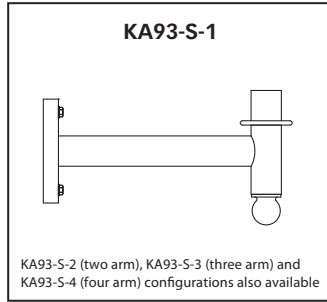

KA40-T-1 MINI SCROLL

KA40-T-2 (two arm) configuration also available

DECORATIVE ARMS

SINGLE & MULTIPLE

DECORATIVE ARMS

SINGLE & MULTIPLE

DECORATIVE ARMS

TWIN