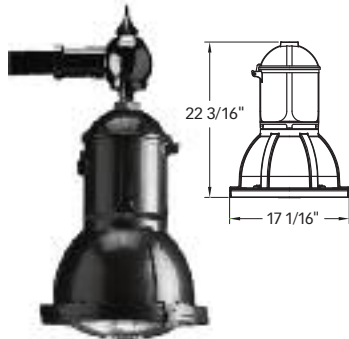

K803 SOLITAIRE SR.