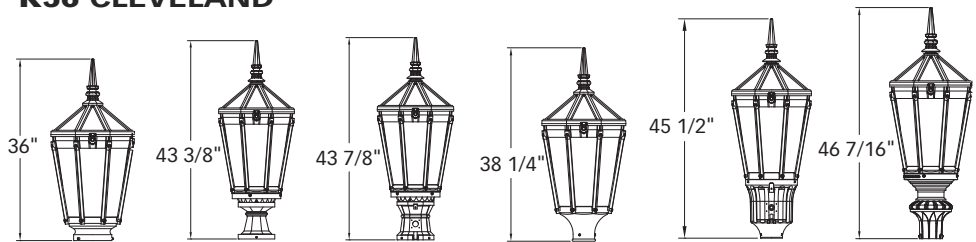

K56 CLEVELAND