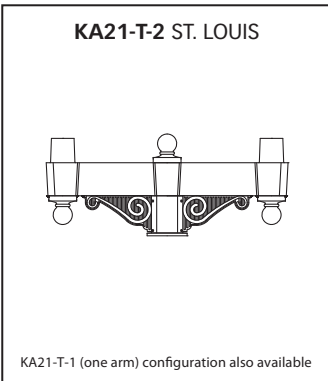

KA40-T-1 MINI SCROLL

KA40-T-2 (two arm) configuration also available

DECORATIVE ARMS

SINGLE & MULTIPLE

DECORATIVE ARMS

SINGLE & MULTIPLE

DECORATIVE ARMS

TWIN