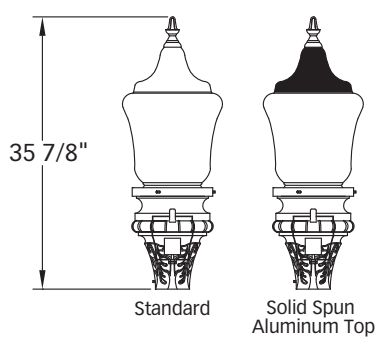

LED OPTICAL SYSTEMS

HID OPTICAL SYSTEMS

K107 DECORATIVE OPTIONS

K109 DECORATIVE OPTIONS

Post Top Luminaires • Acorn

K118 WASHINGTON

Of the many acorn globes that found their way onto the city streets of North America in the early 20th century, the shape of the K118 Washington was perhaps the most widely used. Because of its pleasant, well balanced shape, the K118 Washington is one of our most popular ornamental luminaires.