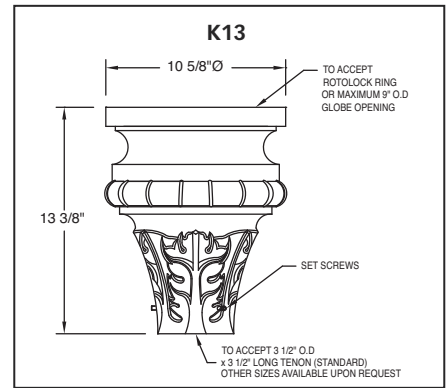

CAPITALS AND FOLIUMS

StressCrete Group offers a vast selection of capitals, foliums, finials, plumbizers, arms and accessories to complete the design of every luminaire and seamlessly integrate it to the pole. To us, ornamental street lighting does not just mean a pole and a luminaire, it means meticulous attention to design and detail.