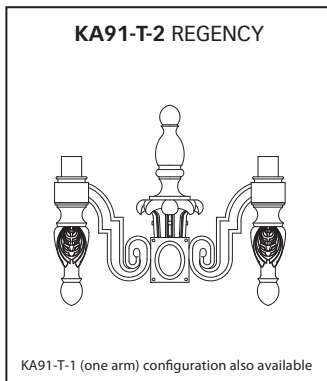

KA40-T-1 MINI SCROLL

KA40-T-2 (two arm) configuration also available

DECORATIVE ARMS

SINGLE & MULTIPLE

DECORATIVE ARMS

SINGLE & MULTIPLE

DECORATIVE ARMS

TWIN