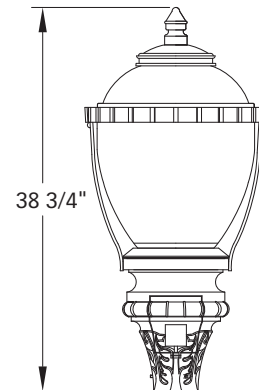

K135 FORT ERIE

The distinctive styling of the K135 Fort Erie, with its unique two-strut style, is the hallmark of this highly appealing luminaire design. It enhances the atmosphere of any setting, appearing as an intricate part of the architecture.