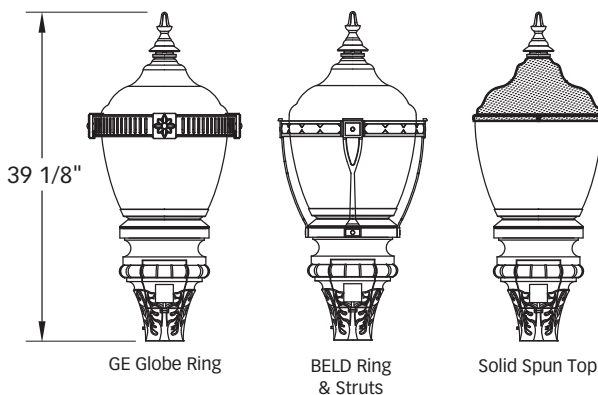

Post Top Luminaires • Acorn

K199 CALIFORNIA

The K199 California luminaire was one of the original acorn styles that graced the streets of North American towns and cities, particularly in Southern California where it rapidly became a standard. Although never losing its original shape, today's K199 California luminaire incorporates high performance optical systems.

LED OPTICAL SYSTEMS

HID OPTICAL SYSTEMS

K199 DECORATIVE OPTIONS

GE Decorative Ring

An optional accessory that adds to the decorative look of the traditional K199 California globe – available in all KingCoat™ colors.

BELD Ring and Struts

This decorative option adds an appealing decorative flare to the K199 California luminaire.

Solid Spun Aluminum Top

A decorative option that adds to the traditional look of the K199 California globe – available in all KingCoat™ colors.