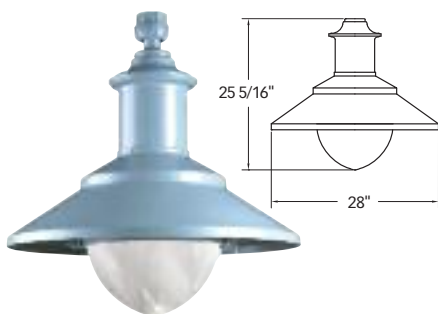

K203 FALCONRIDGE