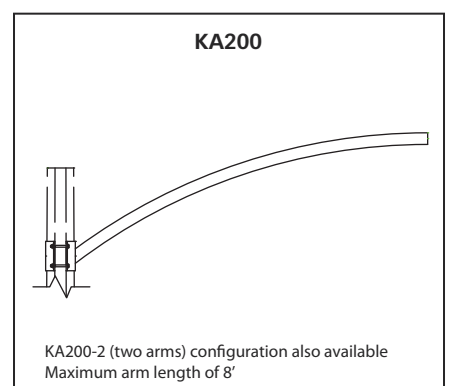

STREET LIGHTING ARMS