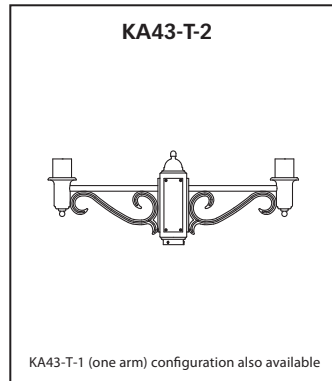

KA40-T-1 MINI SCROLL

KA40-T-2 (two arm) configuration also available

DECORATIVE ARMS

SINGLE & MULTIPLE

DECORATIVE ARMS

SINGLE & MULTIPLE

DECORATIVE ARMS

TWIN