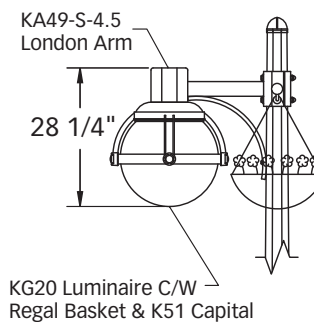

KG DECORATIVE OPTIONS