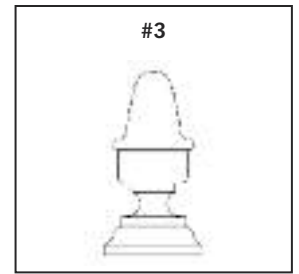

FINIALS

PLUMBIZERS

* Available with PR7   ** Available with PR7 or finial