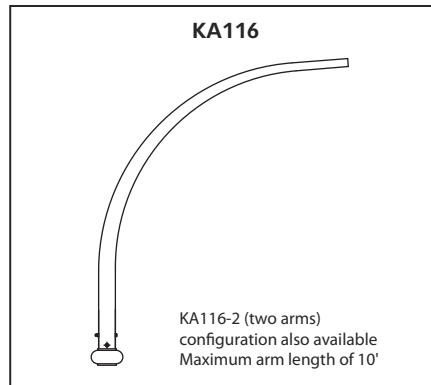

STREET LIGHTING ARMS