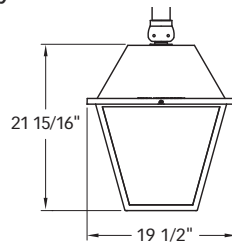

K601D COACH LANTERN K611 BALMORAL

With unique styles, these pendants offer a historical lantern for every taste. Though historical in appearance, they feature high performance HID and LED optical systems providing excellent spacing and low glare.

LED OPTICAL SYSTEMS

HID OPTICAL SYSTEMS

K601D COACH LANTERN

Available with P4 only.

Pendant