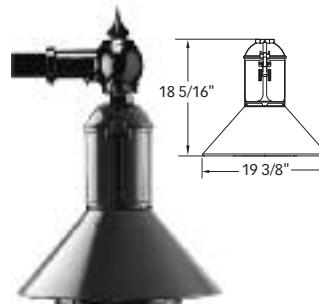

K728 MODERNE JR.