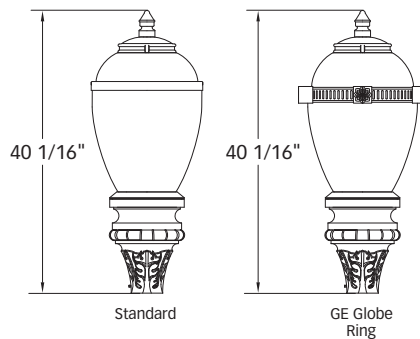

K139 DECORATIVE OPTIONS