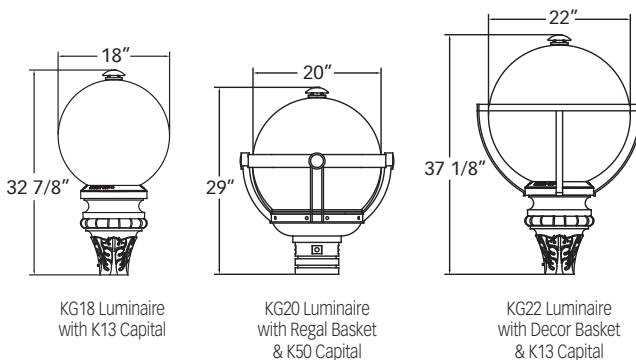

KG18 Luminaire with K13 Capital