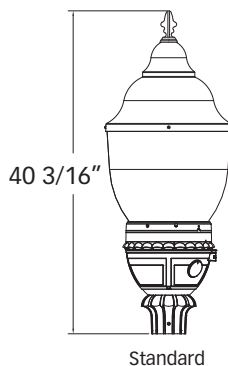

K423 DECORATIVE OPTIONS