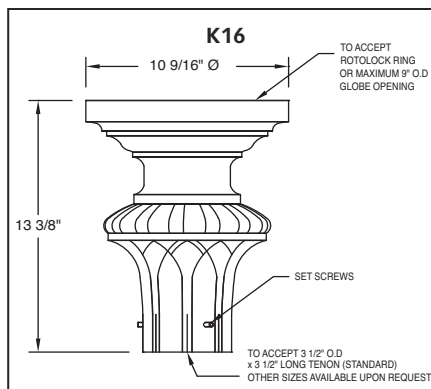

CAPITALS AND FOLIUMS

StressCrete Group offers a vast selection of capitals, foliums, finials, plumbizers, arms and accessories to complete the design of every luminaire and seamlessly integrate it to the pole. To us, ornamental street lighting does not just mean a pole and a luminaire, it means meticulous attention to design and detail.