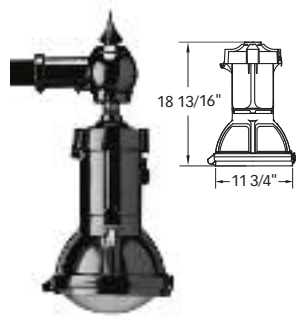

LED OPTICAL SYSTEMS

HID OPTICAL SYSTEMS

K700 SERIES LENS OPTIONS

K703 SOLITAIRE JR.

K704 CORONET JR.

K705 CHICAGO JR.

K707 DORAL JR.

K723 FALCONRIDGE JR.