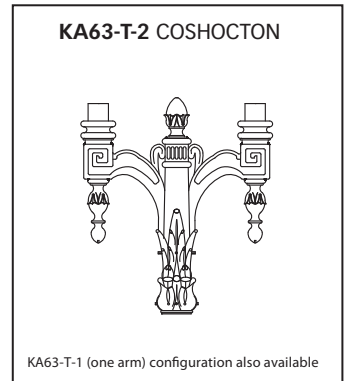

KA40-T-1 MINI SCROLL

KA40-T-2 (two arm) configuration also available

DECORATIVE ARMS

SINGLE & MULTIPLE

DECORATIVE ARMS

SINGLE & MULTIPLE

DECORATIVE ARMS

TWIN