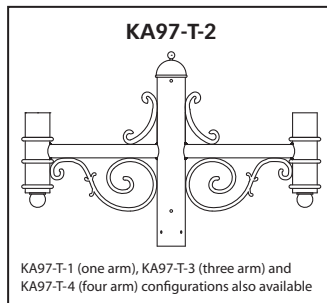

KA40-T-1 MINI SCROLL

KA40-T-2 (two arm) configuration also available

DECORATIVE ARMS

SINGLE & MULTIPLE

DECORATIVE ARMS

SINGLE & MULTIPLE

DECORATIVE ARMS

TWIN