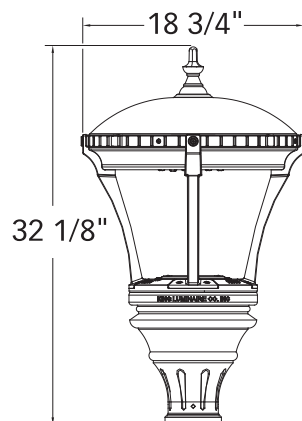

LED OPTICAL SYSTEMS

IDA DARK SKY APPROVED*