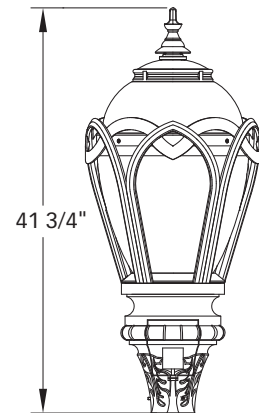

K136 REGENCY

The classic style and elegance of the K136 Regency, with its graceful floral struts and crowning tulip finial, complements any architectural environment.