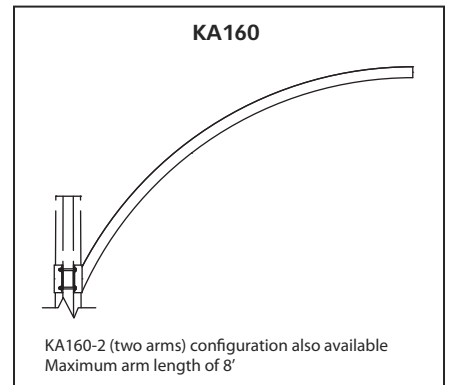

STREET LIGHTING ARMS