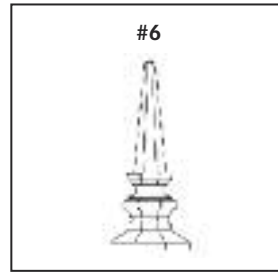

FINIALS

PLUMBIZERS

* Available with PR7   ** Available with PR7 or finial