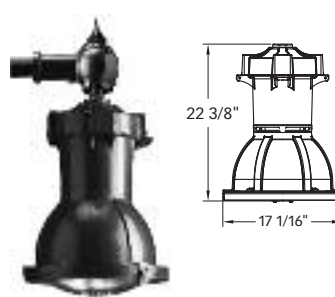

14 3/8"

DEEP DISH

K803 SOLITAIRE SR.

K804 CORONET SR.

K805 CHICAGO SR.

Pendant Luminaires • Traditional Large

K806 SATELLITE SR.

K807 DORAL SR.