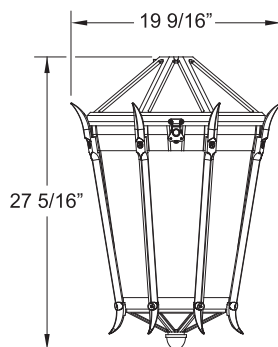

K56 CLEVELAND/TUDOR

The classic, yet versatile look of our octagonal pendant luminaires makes the K56 Cleveland/Tudor a popular selection among lighting designers and specifiers. Select from the Cleveland Style without spurs, or the Tudor Style with spurs. Luminaires are IDA Dark Sky Approved to a maximum of 3000K CCT and without glass lenses.*

LED OPTICAL SYSTEMS

HID OPTICAL SYSTEMS

IDA DARK SKY APPROVED*

Tudor