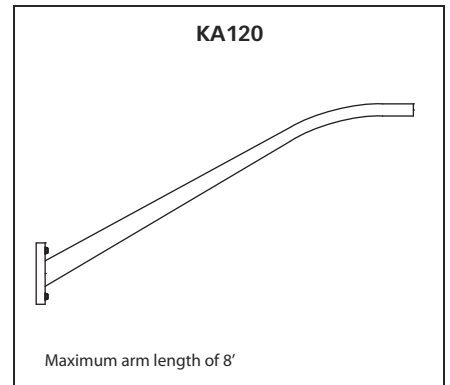

STREET LIGHTING ARMS