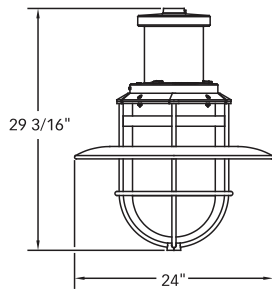

Designed to add style and function to marinas, pathways, and waterfronts, the K366 Harbor Side luminaire offers a high quality, well-engineered luminaire with unique aesthetics. This fixture features a quick twist and release ballast assembly for ease of maintenance.

LED OPTICAL SYSTEMS

HID OPTICAL SYSTEMS

Single Shroud