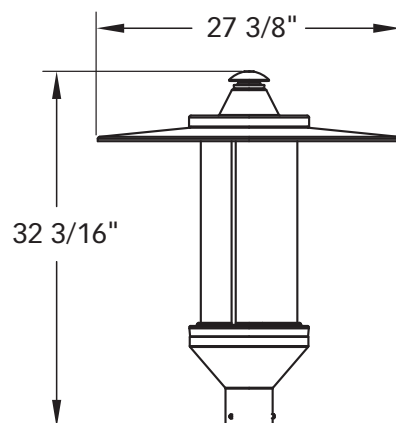

LED OPTICAL SYSTEMS