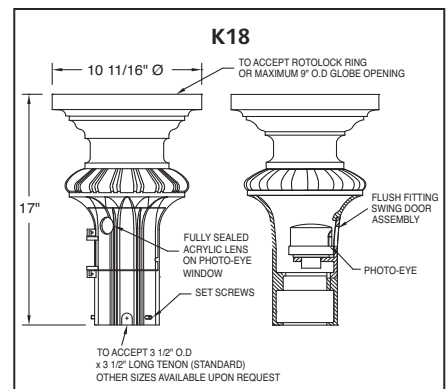

CAPITALS AND FOLIUMS

StressCrete Group offers a vast selection of capitals, foliums, finials, plumbizers, arms and accessories to complete the design of every luminaire and seamlessly integrate it to the pole. To us, ornamental street lighting does not just mean a pole and a luminaire, it means meticulous attention to design and detail.