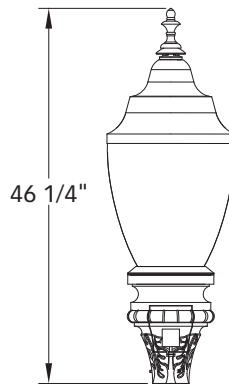

GE Decorative Ring

An optional accessory that gives a clean but elegant look to the K124 Paragon luminaire. It is one of many decorative filigrees available.