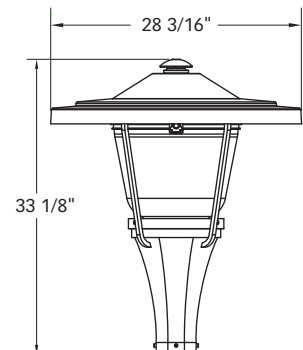

LED OPTICAL SYSTEMS

HID OPTICAL SYSTEMS