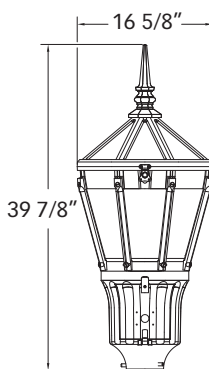

LED OPTICAL SYSTEMS

IDA DARK SKY APPROVED*