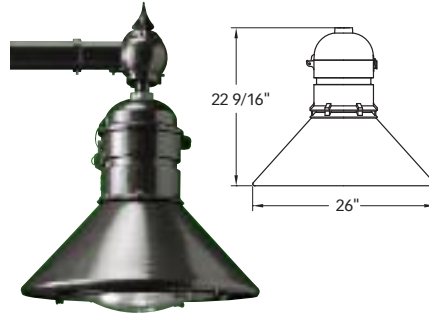

K828 MODERNE SR.