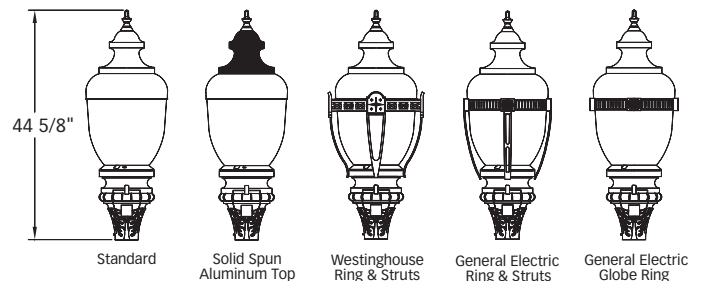

K425 DECORATIVE OPTIONS