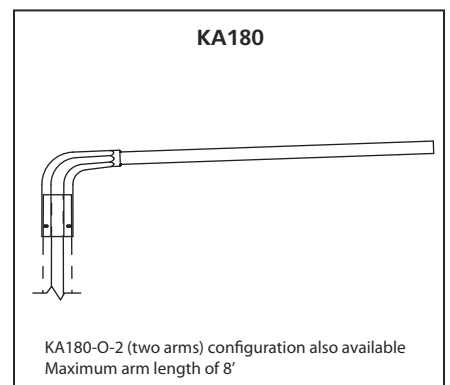

STREET LIGHTING ARMS