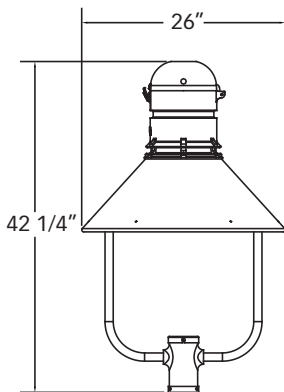

LED OPTICAL SYSTEMS

HID OPTICAL SYSTEMS

K308