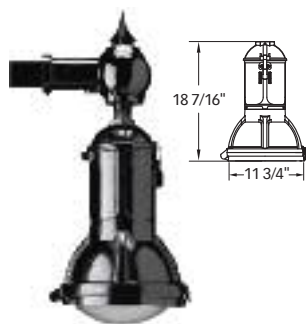

LED OPTICAL SYSTEMS

HID OPTICAL SYSTEMS

K700 SERIES LENS OPTIONS

K703 SOLITAIRE JR.

K704 CORONET JR.

K705 CHICAGO JR.

K707 DORAL JR.

K723 FALCONRIDGE JR.