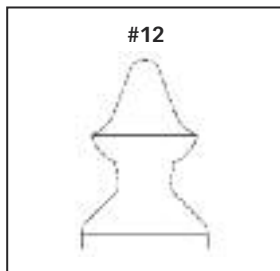

FINIALS

PLUMBIZERS

* Available with PR7   ** Available with PR7 or finial