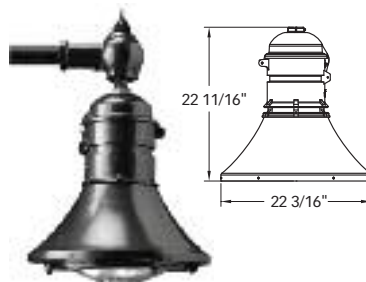

K808 EMPIRE

K809 WILSHIRE

K811 CAPE COD

K820 MIDLAND SR.

K822 CAPE CORAL SR.

K823 FALCONRIDGE SR.

K825 MISSION BELL

Available with FLAT lens only.